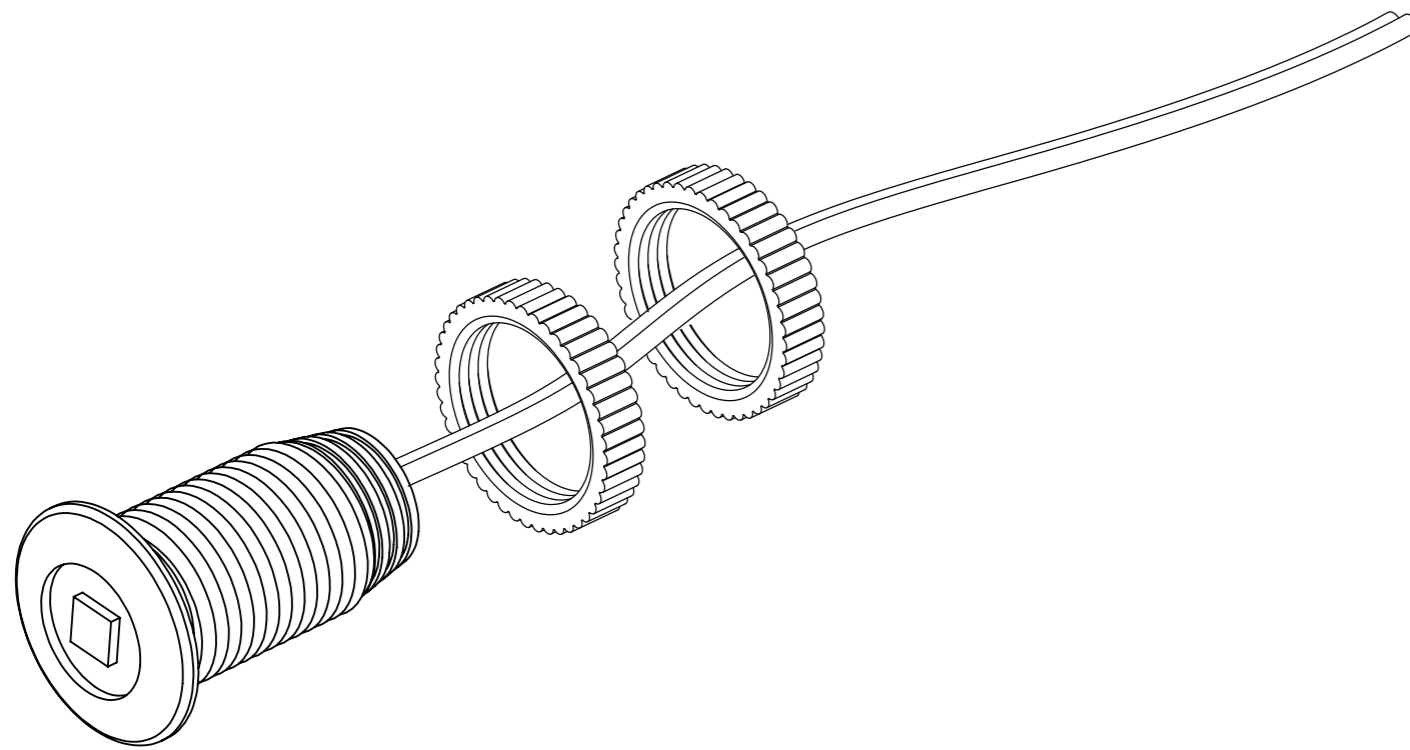

FRONT VIEW

SIDE VIEW

ISOMETRIC VIEW

INSTALLATION DIAGRAM

Connect to 12V power source  
(Black Wire = -ve, Red Wire = +ve)

7/16-24 Screw Nuts

All dimensions in millimeters [Inches]

UV Antiviral LED Bolt