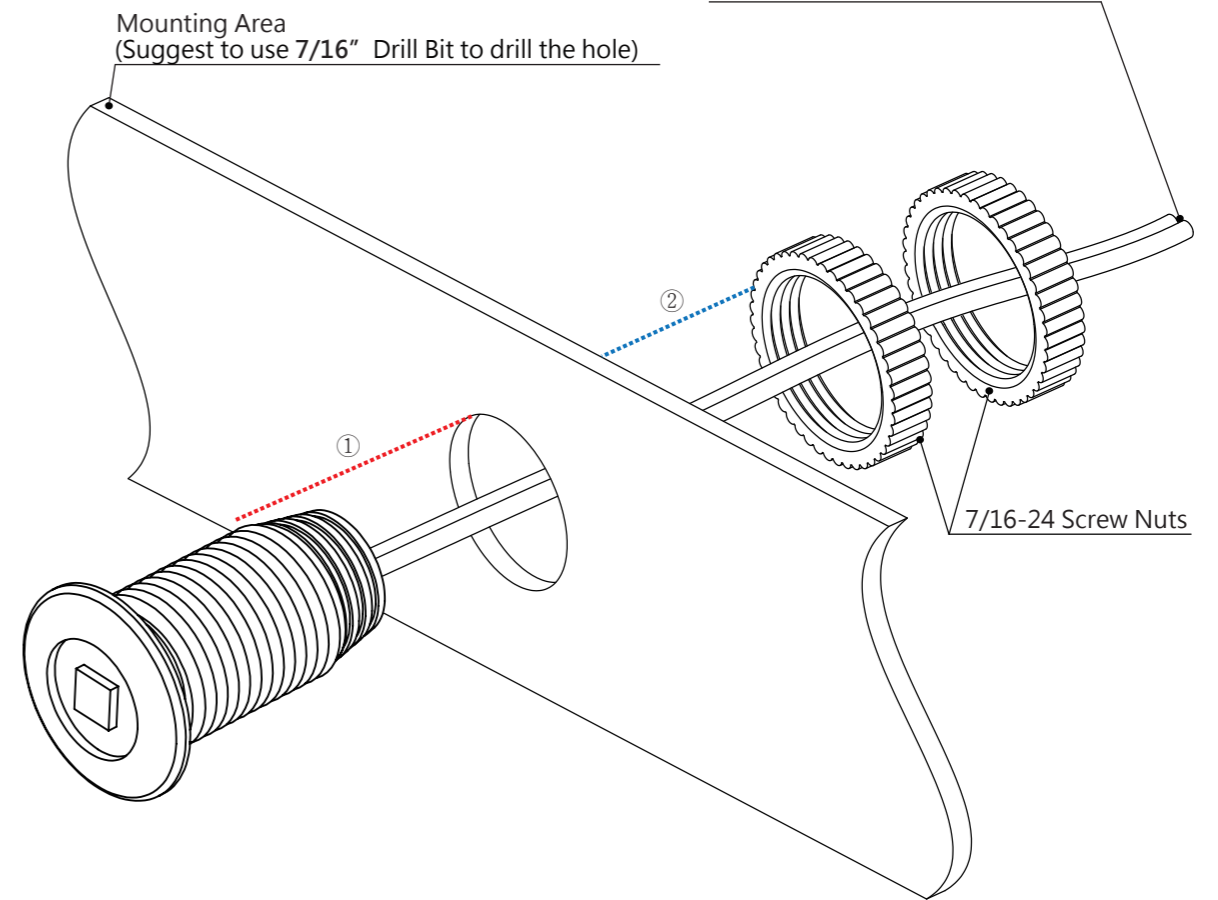

FRONT VIEW

SIDE VIEW

ISOMETRIC VIEW

INSTALLATION DIAGRAM

Connect to 12V power source  
(Black Wire = -ve, Red Wire = +ve)

7/16-24 Screw Nuts

All dimensions in millimeters [Inches]

UV Antiviral LED Bolt