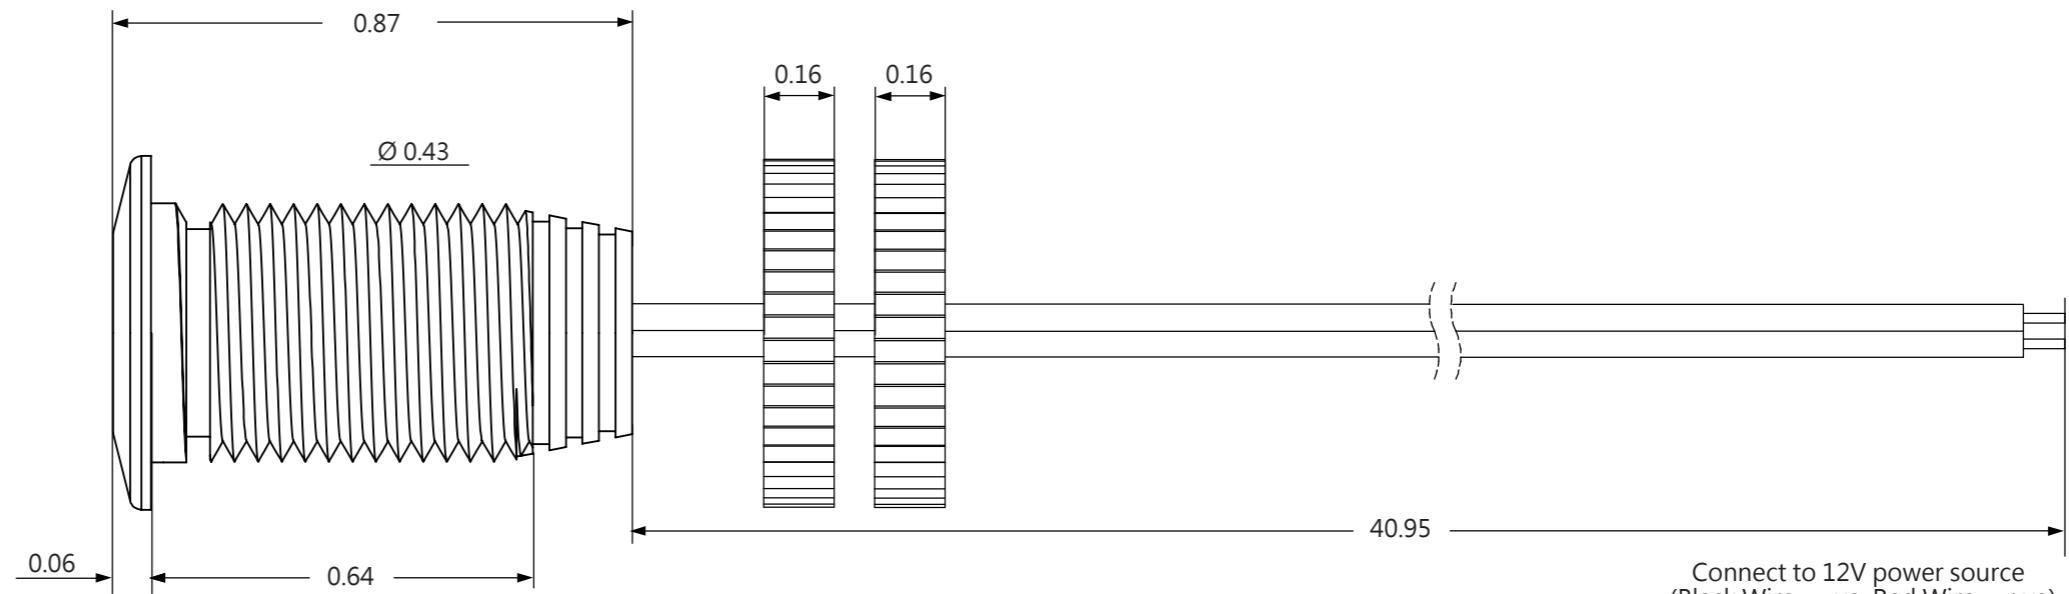

FRONT VIEW

SIDE VIEW

ISOMETRIC VIEW

INSTALLATION DIAGRAM

Connect to 12V power source  
(Black Wire = -ve, Red Wire = +ve)

7/16-24 Screw Nuts

All dimensions in millimeters [Inches]

UV Antiviral LED Bolt