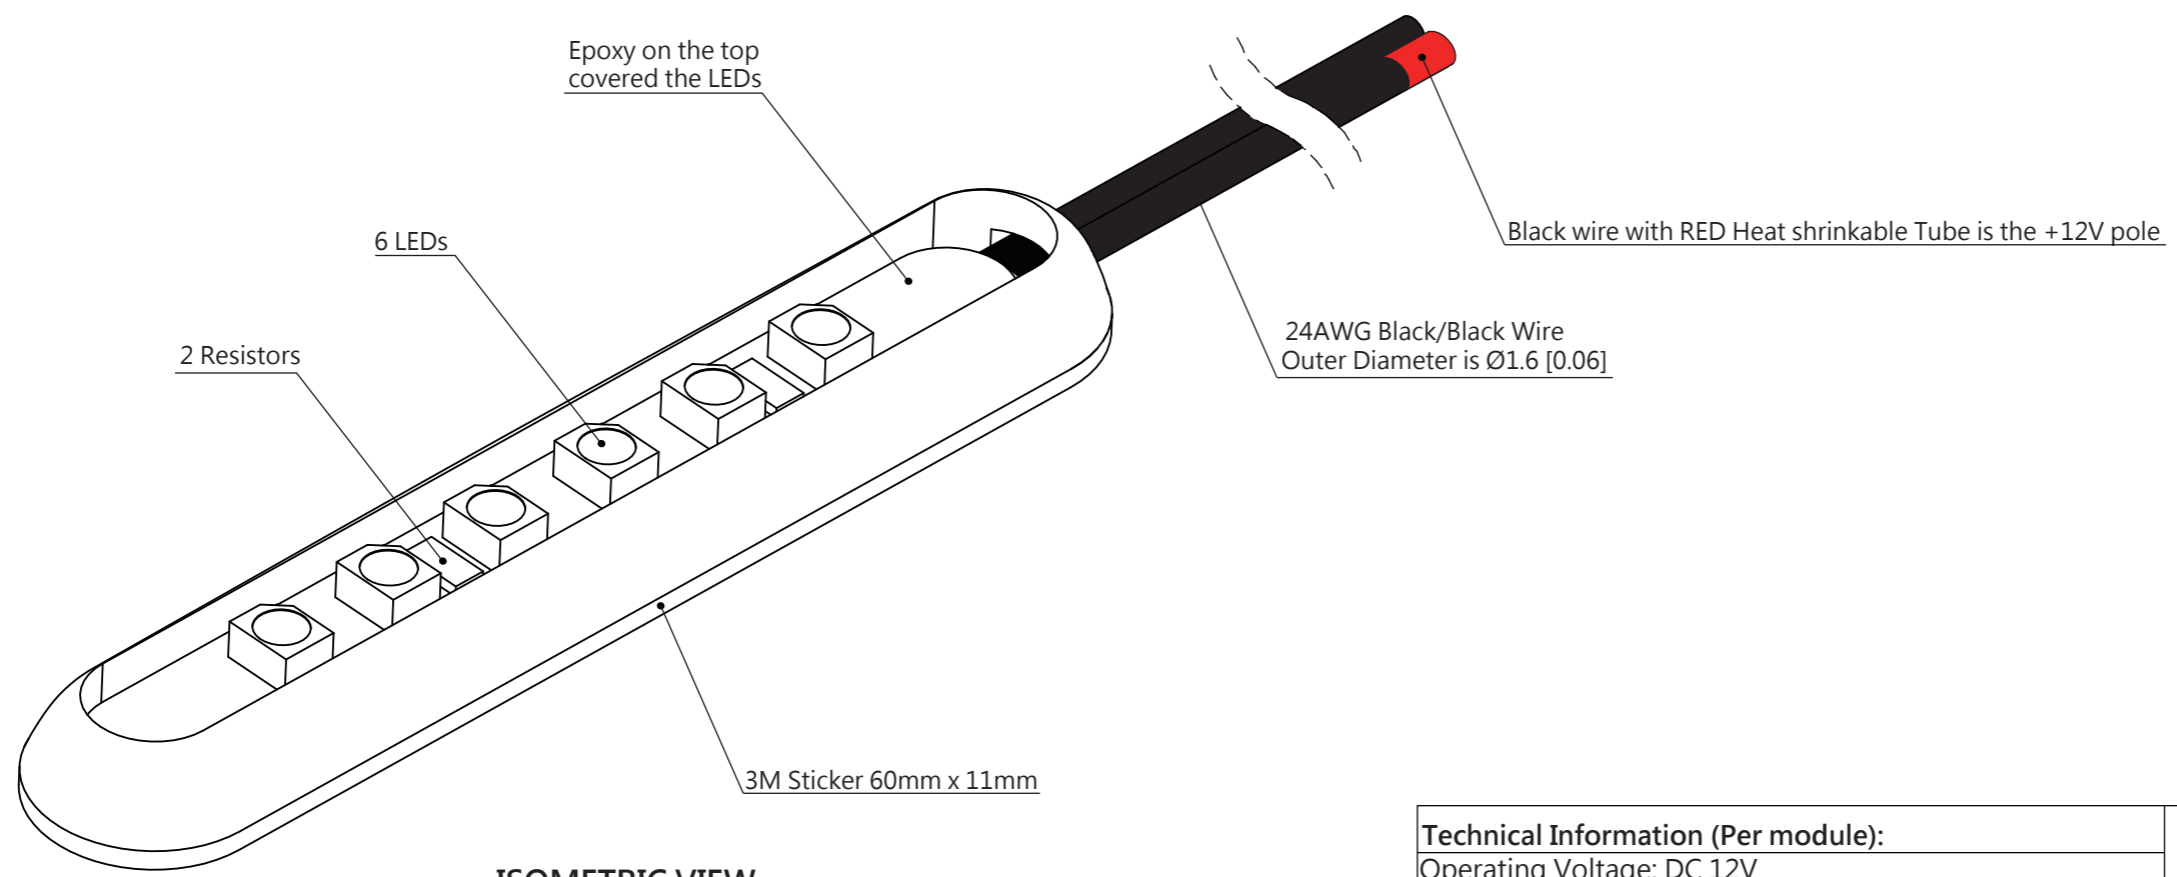

TOP VIEW

FRONT VIEW

ISOMETRIC VIEW

All dimensions in millimeters [Inches]

Technical Information (Per module):					
Operating Voltage: DC 12V					
Maximum Power Consumption: 65 mA (0.78W)			PRODUCT NAME: LED Module		
Net Weight: 7g			VERSION: Straight/ Plastic Housing		
PRODUCT NUMBER: 173		REVISION: A	PAGE: 1 of 2		

TOP VIEW

FRONT VIEW

ISOMETRIC VIEW

All dimensions in millimeters [Inches]

Technical Information (Per module):					
Operating Voltage: DC 12V					
Maximum Power Consumption: 65 mA (0.78W)			PRODUCT NAME: LED Module		
Net Weight: 7g			VERSION: Round/ Plastic Housing		
PRODUCT NUMBER: 173		REVISION: A	PAGE: 2 of 2		