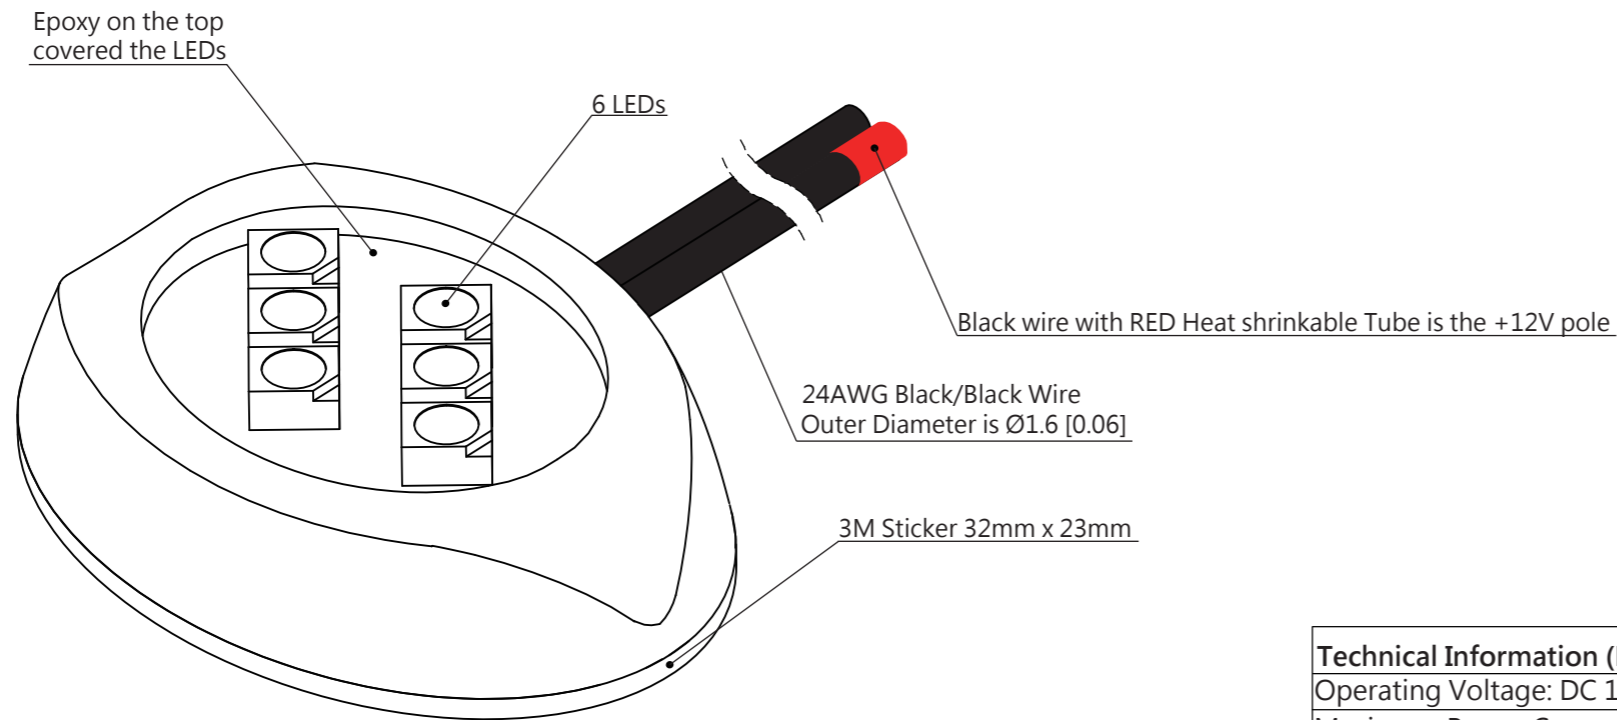

TOP VIEW

FRONT VIEW

ISOMETRIC VIEW

All dimensions in millimeters [Inches]

Technical Information (Per module):					
Operating Voltage: DC 12V					
Maximum Power Consumption: 65 mA (0.78W)			PRODUCT NAME: LED Module		
Net Weight: 7g			VERSION: Straight/ Plastic Housing		
PRODUCT NUMBER: 173		REVISION: A	PAGE: 1 of 2		

TOP VIEW

FRONT VIEW

ISOMETRIC VIEW

All dimensions in millimeters [Inches]

Technical Information (Per module):					
Operating Voltage: DC 12V					
Maximum Power Consumption: 65 mA (0.78W)			PRODUCT NAME: LED Module		
Net Weight: 7g			VERSION: Round/ Plastic Housing		
PRODUCT NUMBER: 173		REVISION: A	PAGE: 2 of 2		