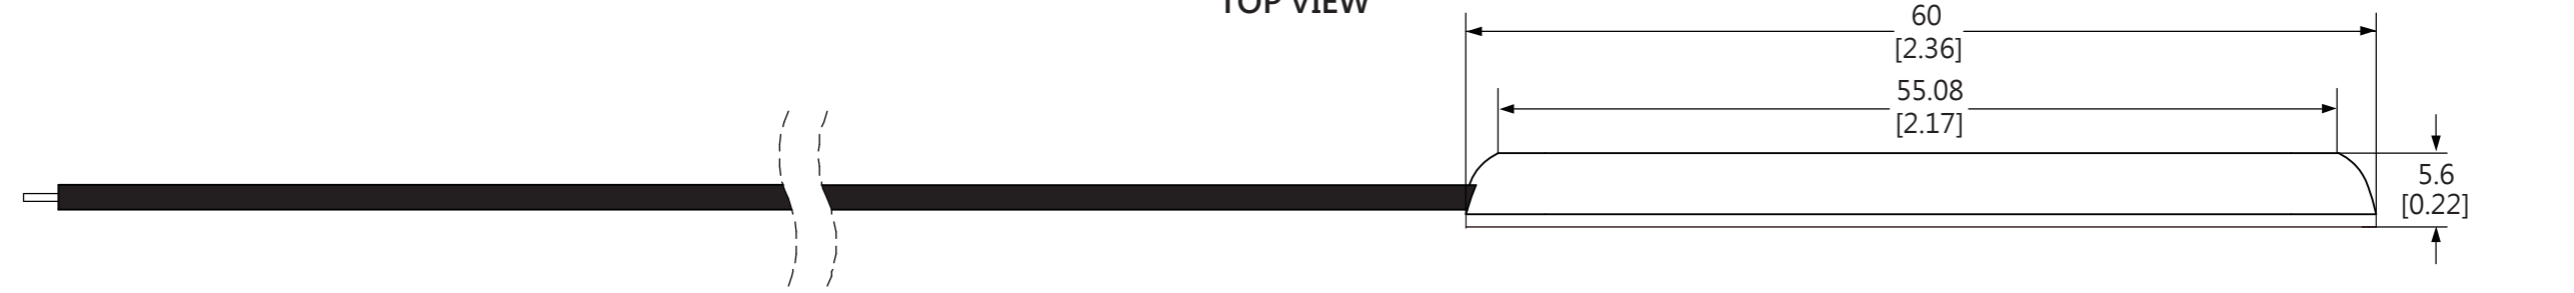

TOP VIEW

FRONT VIEW

ISOMETRIC VIEW

All dimensions in millimeters [Inches]

Technical Information (Per module):					
Operating Voltage: DC 12V					
Maximum Power Consumption: 65 mA (0.78W)			PRODUCT NAME: LED Module		
Net Weight: 7g			VERSION: Straight/ Plastic Housing		
PRODUCT NUMBER: 173		REVISION: A	PAGE: 1 of 2		

TOP VIEW

FRONT VIEW

ISOMETRIC VIEW

All dimensions in millimeters [Inches]

Technical Information (Per module):					
Operating Voltage: DC 12V					
Maximum Power Consumption: 65 mA (0.78W)			PRODUCT NAME: LED Module		
Net Weight: 7g			VERSION: Round/ Plastic Housing		
PRODUCT NUMBER: 173		REVISION: A	PAGE: 2 of 2		