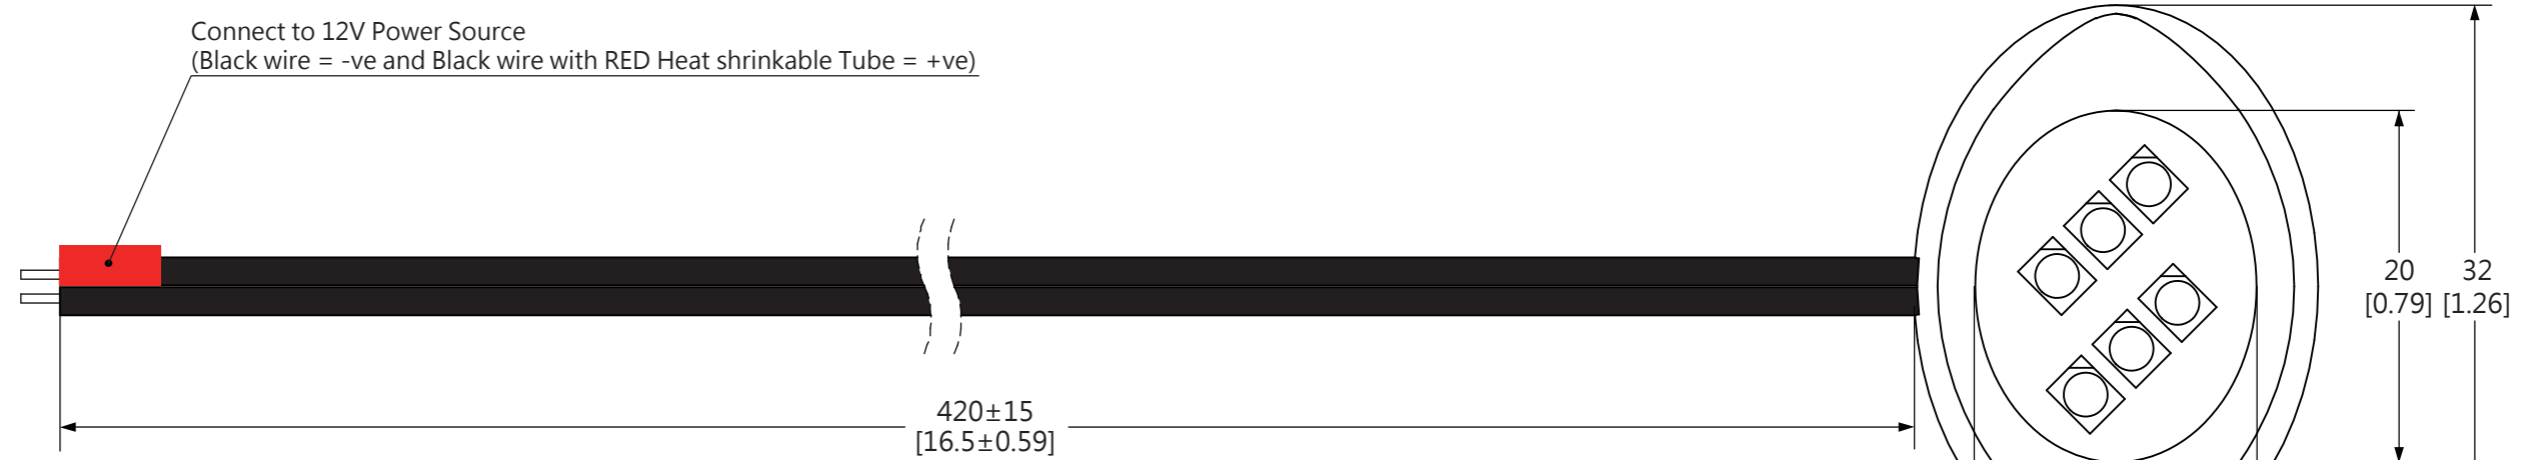

TOP VIEW

FRONT VIEW

ISOMETRIC VIEW

All dimensions in millimeters [Inches]

Technical Information (Per module):					
Operating Voltage: DC 12V					
Maximum Power Consumption: 65 mA (0.78W)			PRODUCT NAME: LED Module		
Net Weight: 7g			VERSION: Straight/ Plastic Housing		
PRODUCT NUMBER: 173		REVISION: A	PAGE: 1 of 2		

TOP VIEW

FRONT VIEW

ISOMETRIC VIEW

All dimensions in millimeters [Inches]

Technical Information (Per module):					
Operating Voltage: DC 12V					
Maximum Power Consumption: 65 mA (0.78W)			PRODUCT NAME: LED Module		
Net Weight: 7g			VERSION: Round/ Plastic Housing		
PRODUCT NUMBER: 173		REVISION: A	PAGE: 2 of 2		