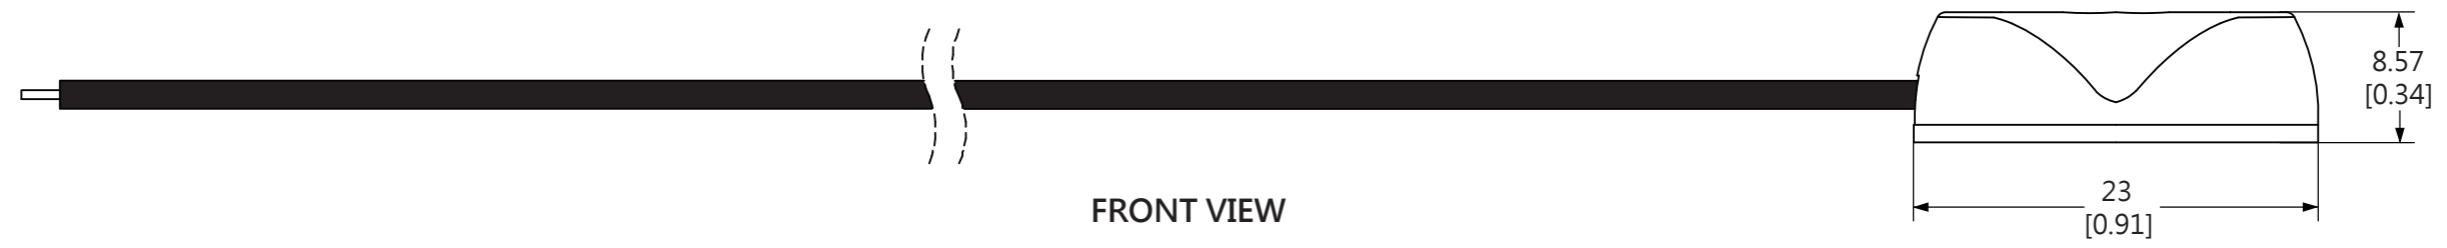

TOP VIEW

FRONT VIEW

ISOMETRIC VIEW

All dimensions in millimeters [Inches]

Technical Information (Per module):					
Operating Voltage: DC 12V					
Maximum Power Consumption: 65 mA (0.78W)			PRODUCT NAME: LED Module		
Net Weight: 7g			VERSION: Straight/ Plastic Housing		
PRODUCT NUMBER: 173		REVISION: A	PAGE: 1 of 2		

TOP VIEW

FRONT VIEW

ISOMETRIC VIEW

All dimensions in millimeters [Inches]

Technical Information (Per module):					
Operating Voltage: DC 12V					
Maximum Power Consumption: 65 mA (0.78W)			PRODUCT NAME: LED Module		
Net Weight: 7g			VERSION: Round/ Plastic Housing		
PRODUCT NUMBER: 173		REVISION: A	PAGE: 2 of 2		