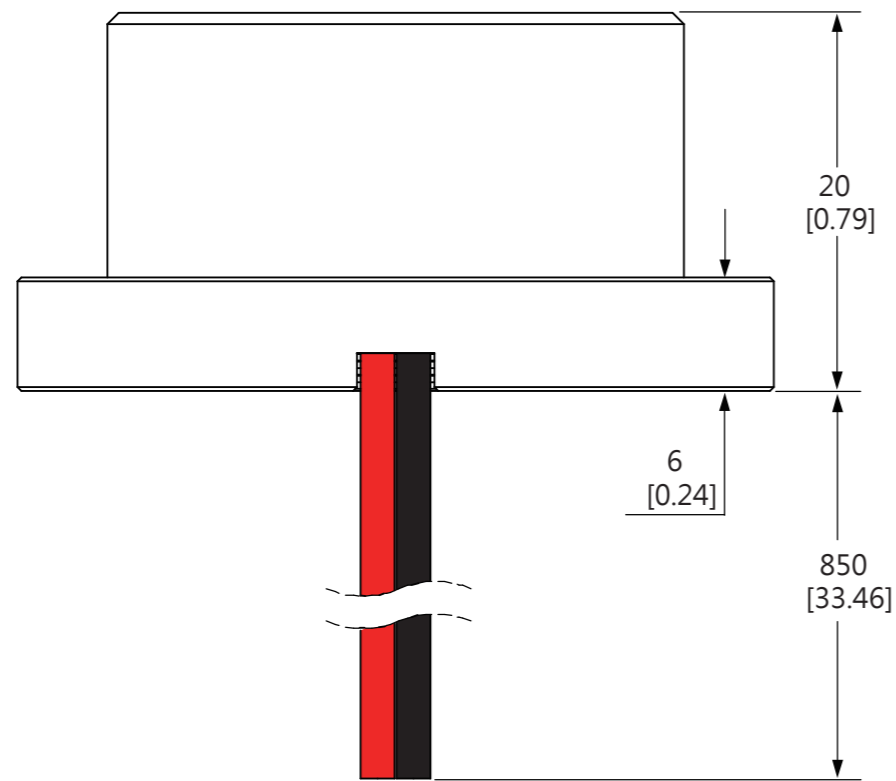

TOP VIEW

FRONT VIEW

Aluminum Housing

ISOMETRIC VIEW

20 AWG Red/Black PVC insulated wire

All dimensions in millimeters [Inches]

Technical Information (Per module):

Operating Voltage: AC/DC 12-24V
Number of LEDs: 1 LED
Maximum Power Consumption at 24V: 50 mA (1.2W)
Maximum Power Consumption at 12V: 91 mA (1.1W)
Heat Dissipation: Below 45 °C / 113 °F
Net Weight: 47.5g
IP Rating: IP68

PRODUCT NAME: High Intensity LED Flood Light		
DRAWING NUMBER: OZ100-23	VERSION: A	PAGE: 1 of 2

INSTALLATION METHOD 1

INSTALLATION METHOD 2

All dimensions in millimeters [Inches]

oznium.com

PRODUCT NAME:
High Intensity LED Flood Light

DRAWING NUMBER: OZ100-23	VERSION: A	PAGE: 2 of 2
-----------------------------	---------------	-----------------