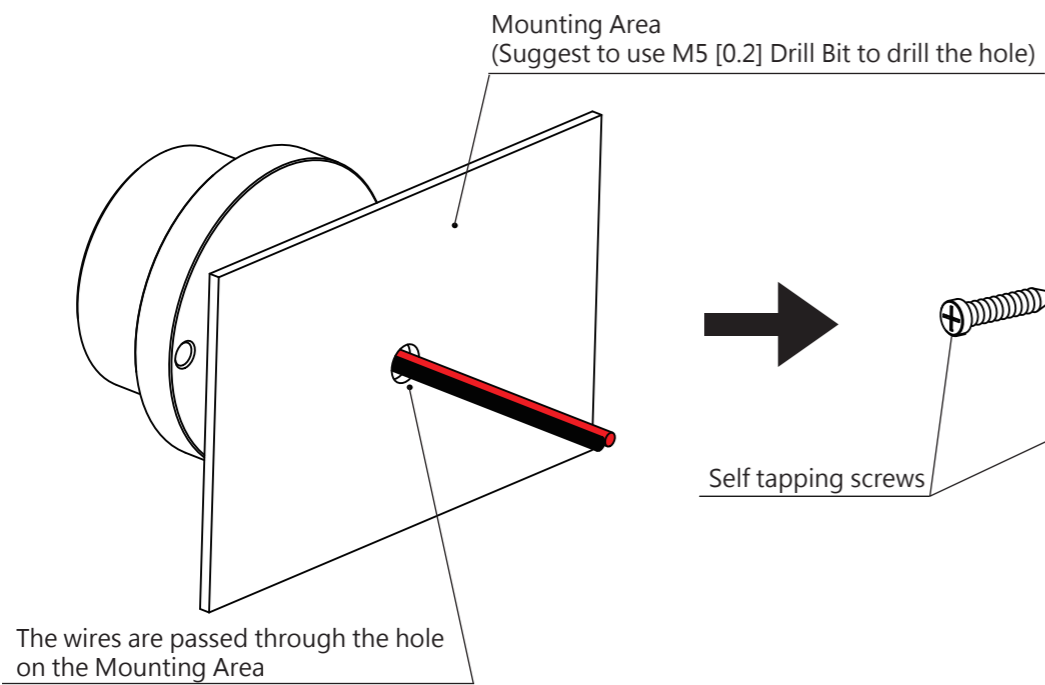

TOP VIEW

FRONT VIEW

Aluminum Housing

ISOMETRIC VIEW

20 AWG Red/Black PVC insulated wire

All dimensions in millimeters [Inches]

Technical Information (Per module):

Operating Voltage: AC/DC 12-24V
Number of LEDs: 1 LED
Maximum Power Consumption at 24V: 50 mA (1.2W)
Maximum Power Consumption at 12V: 91 mA (1.1W)
Heat Dissipation: Below 45 °C / 113 °F
Net Weight: 47.5g
IP Rating: IP68

PRODUCT NAME: High Intensity LED Flood Light		
DRAWING NUMBER: OZ100-23	VERSION: A	PAGE: 1 of 2

INSTALLATION METHOD 1

INSTALLATION METHOD 2

All dimensions in millimeters [Inches]

oznium.com

PRODUCT NAME:
High Intensity LED Flood Light

DRAWING NUMBER: OZ100-23	VERSION: A	PAGE: 2 of 2
-----------------------------	---------------	-----------------