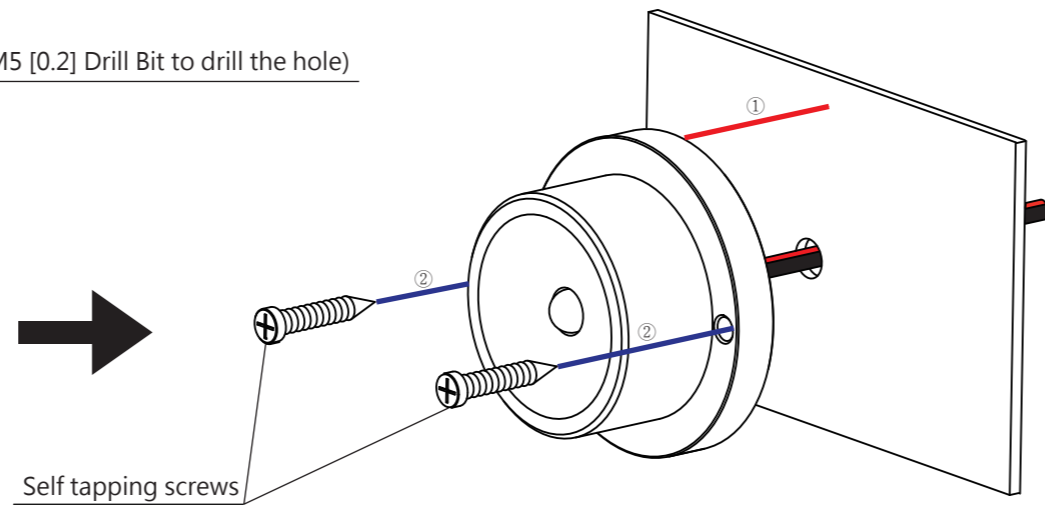

TOP VIEW

FRONT VIEW

Aluminum Housing

ISOMETRIC VIEW

20 AWG Red/Black PVC insulated wire

All dimensions in millimeters [Inches]

Technical Information (Per module):

Operating Voltage: AC/DC 12-24V
Number of LEDs: 1 LED
Maximum Power Consumption at 24V: 50 mA (1.2W)
Maximum Power Consumption at 12V: 91 mA (1.1W)
Heat Dissipation: Below 45 °C / 113 °F
Net Weight: 47.5g
IP Rating: IP68

PRODUCT NAME: High Intensity LED Flood Light		
DRAWING NUMBER: OZ100-23	VERSION: A	PAGE: 1 of 2

INSTALLATION METHOD 1

INSTALLATION METHOD 2

All dimensions in millimeters [Inches]

oznium.com

PRODUCT NAME:
High Intensity LED Flood Light

DRAWING NUMBER: OZ100-23	VERSION: A	PAGE: 2 of 2
-----------------------------	---------------	-----------------