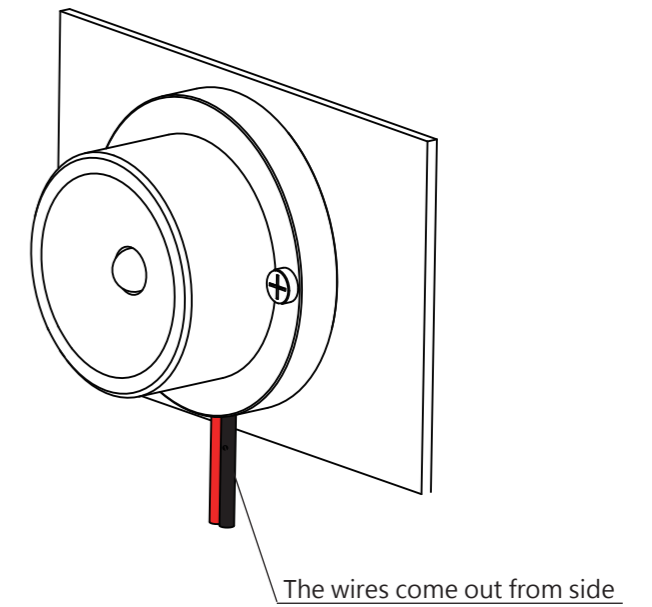

TOP VIEW

FRONT VIEW

Aluminum Housing

ISOMETRIC VIEW

20 AWG Red/Black PVC insulated wire

All dimensions in millimeters [Inches]

Technical Information (Per module):

Operating Voltage: AC/DC 12-24V
Number of LEDs: 1 LED
Maximum Power Consumption at 24V: 50 mA (1.2W)
Maximum Power Consumption at 12V: 91 mA (1.1W)
Heat Dissipation: Below 45 °C / 113 °F
Net Weight: 47.5g
IP Rating: IP68

PRODUCT NAME: High Intensity LED Flood Light		
DRAWING NUMBER: OZ100-23	VERSION: A	PAGE: 1 of 2

INSTALLATION METHOD 1

INSTALLATION METHOD 2

All dimensions in millimeters [Inches]

oznium.com

PRODUCT NAME:
High Intensity LED Flood Light