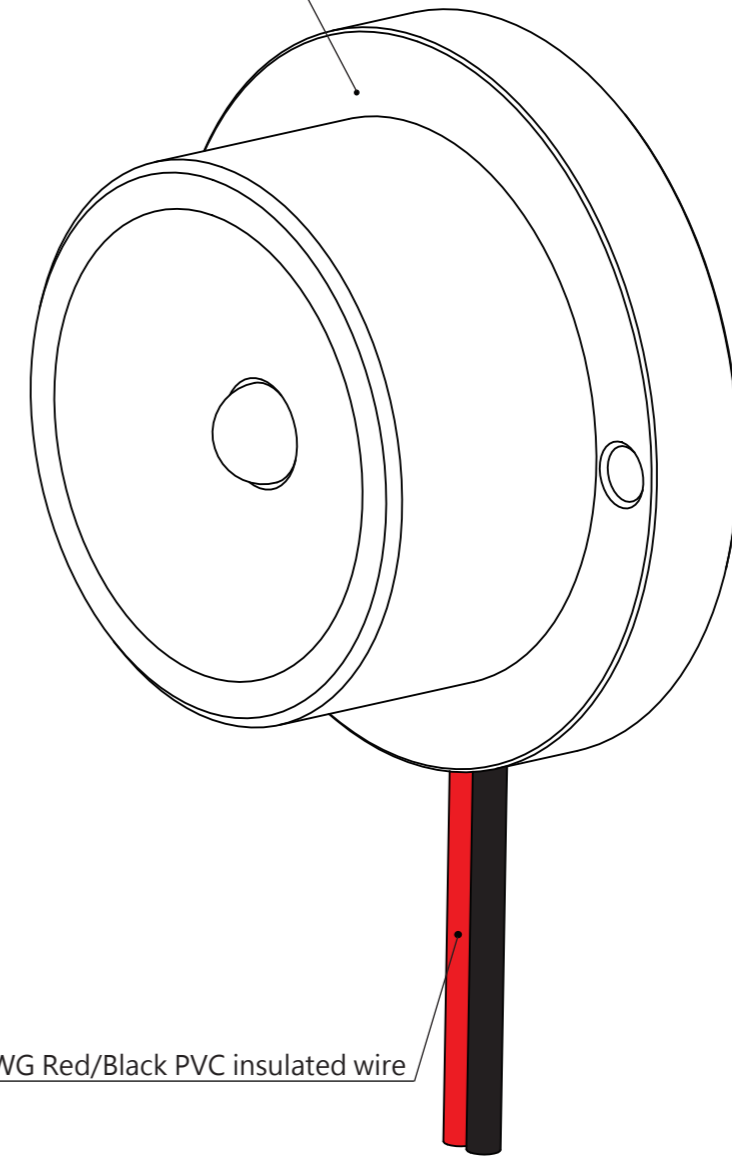

TOP VIEW

FRONT VIEW

Aluminum Housing

ISOMETRIC VIEW

20 AWG Red/Black PVC insulated wire

All dimensions in millimeters [Inches]

Technical Information (Per module):

Operating Voltage: AC/DC 12-24V
Number of LEDs: 1 LED
Maximum Power Consumption at 24V: 50 mA (1.2W)
Maximum Power Consumption at 12V: 91 mA (1.1W)
Heat Dissipation: Below 45 °C / 113 °F
Net Weight: 47.5g
IP Rating: IP68

PRODUCT NAME: High Intensity LED Flood Light		
DRAWING NUMBER: OZ100-23	VERSION: A	PAGE: 1 of 2

INSTALLATION METHOD 1

INSTALLATION METHOD 2

All dimensions in millimeters [Inches]

oznium.com

PRODUCT NAME:
High Intensity LED Flood Light

DRAWING NUMBER: OZ100-23	VERSION: A	PAGE: 2 of 2
-----------------------------	---------------	-----------------