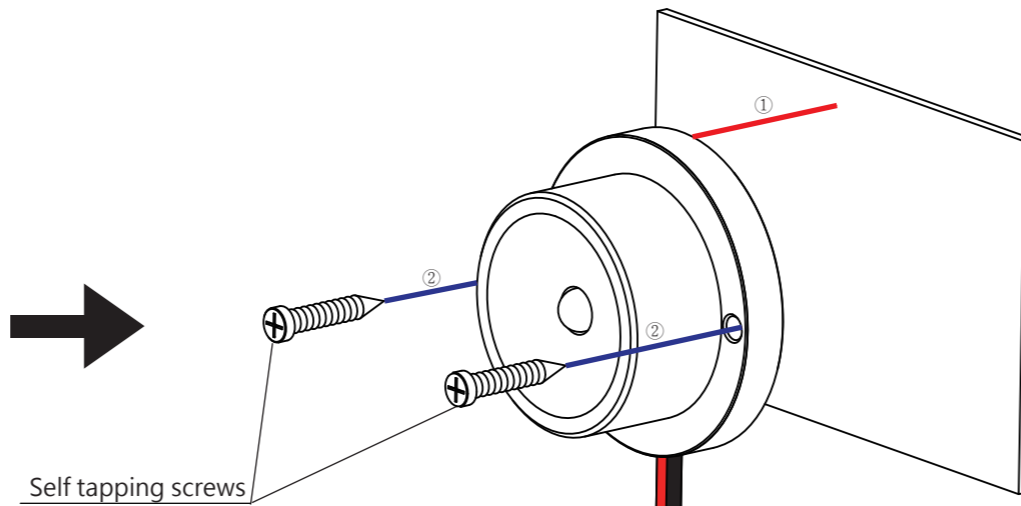

TOP VIEW

FRONT VIEW

Aluminum Housing

ISOMETRIC VIEW

20 AWG Red/Black PVC insulated wire

All dimensions in millimeters [Inches]

Technical Information (Per module):

Operating Voltage: AC/DC 12-24V
Number of LEDs: 1 LED
Maximum Power Consumption at 24V: 50 mA (1.2W)
Maximum Power Consumption at 12V: 91 mA (1.1W)
Heat Dissipation: Below 45 °C / 113 °F
Net Weight: 47.5g
IP Rating: IP68

PRODUCT NAME: High Intensity LED Flood Light		
DRAWING NUMBER: OZ100-23	VERSION: A	PAGE: 1 of 2

INSTALLATION METHOD 1

INSTALLATION METHOD 2

All dimensions in millimeters [Inches]

oznium.com

PRODUCT NAME:
High Intensity LED Flood Light

DRAWING NUMBER: OZ100-23	VERSION: A	PAGE: 2 of 2
-----------------------------	---------------	-----------------