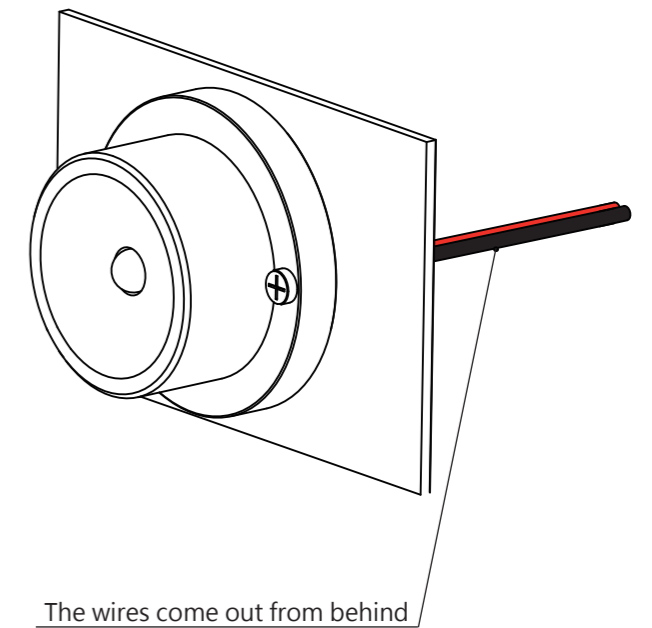

TOP VIEW

FRONT VIEW

Aluminum Housing

ISOMETRIC VIEW

20 AWG Red/Black PVC insulated wire

All dimensions in millimeters [Inches]

Technical Information (Per module):

Operating Voltage: AC/DC 12-24V
Number of LEDs: 1 LED
Maximum Power Consumption at 24V: 50 mA (1.2W)
Maximum Power Consumption at 12V: 91 mA (1.1W)
Heat Dissipation: Below 45 °C / 113 °F
Net Weight: 47.5g
IP Rating: IP68

PRODUCT NAME: High Intensity LED Flood Light		
DRAWING NUMBER: OZ100-23	VERSION: A	PAGE: 1 of 2

INSTALLATION METHOD 1

INSTALLATION METHOD 2

All dimensions in millimeters [Inches]

oznium.com

PRODUCT NAME:
High Intensity LED Flood Light

DRAWING NUMBER: OZ100-23	VERSION: A	PAGE: 2 of 2
-----------------------------	---------------	-----------------