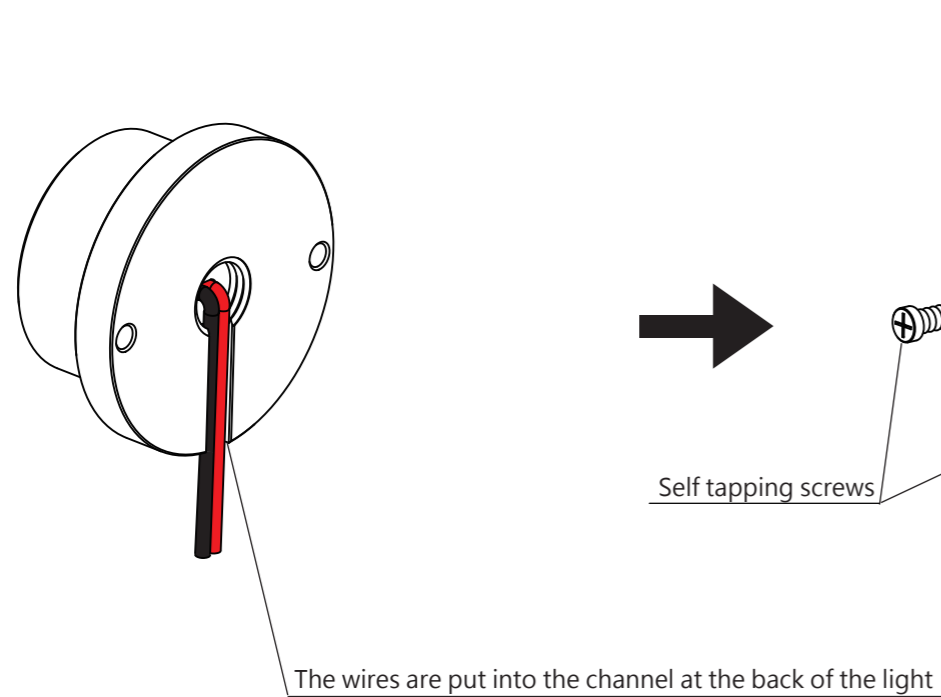

TOP VIEW

FRONT VIEW

Aluminum Housing

ISOMETRIC VIEW

20 AWG Red/Black PVC insulated wire

All dimensions in millimeters [Inches]

Technical Information (Per module):

Operating Voltage: AC/DC 12-24V
Number of LEDs: 1 LED
Maximum Power Consumption at 24V: 50 mA (1.2W)
Maximum Power Consumption at 12V: 91 mA (1.1W)
Heat Dissipation: Below 45 °C / 113 °F
Net Weight: 47.5g
IP Rating: IP68

PRODUCT NAME: High Intensity LED Flood Light		
DRAWING NUMBER: OZ100-23	VERSION: A	PAGE: 1 of 2

INSTALLATION METHOD 1

INSTALLATION METHOD 2

All dimensions in millimeters [Inches]

oznium.com

PRODUCT NAME:
High Intensity LED Flood Light

DRAWING NUMBER: OZ100-23	VERSION: A	PAGE: 2 of 2
-----------------------------	---------------	-----------------