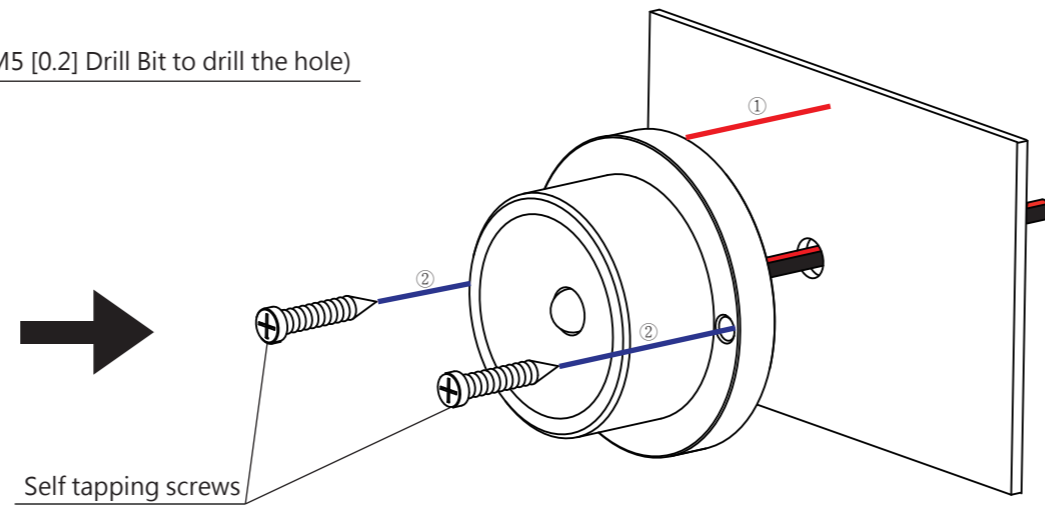

TOP VIEW

FRONT VIEW

All dimensions in millimeters [Inches]

Aluminum Housing
Good heat dissipation ability

ISOMETRIC VIEW

20 AWG Red/Black PVC insulated wire

Technical Information (Per module):			
Operating Voltage: AC/DC 12-24V			
Maximum Power Consumption 1W at 12V: 90 mA (1.1W)		PRODUCT NAME:	
1W at 24V: 50 mA (1.2W)		High Intensity LED Flood	
Maximum Power Consumption 3W at 12V: 180 mA (2.2W)		VERSION:	
3W at 24V: 90 mA (2.2W)			
Heat Dissipation: Below 45 °C / 113 °F		PRODUCT NUMBER:	REVISION:
Net Weight: 47.5g		191	C
		PAGE:	1 of 2

INSTALLATION METHOD 1

INSTALLATION METHOD 2

All dimensions in millimeters [Inches]

oznium.com

PRODUCT NAME:
High Intensity LED Flood

VERSION:

PRODUCT NUMBER:
191

REVISION:
C