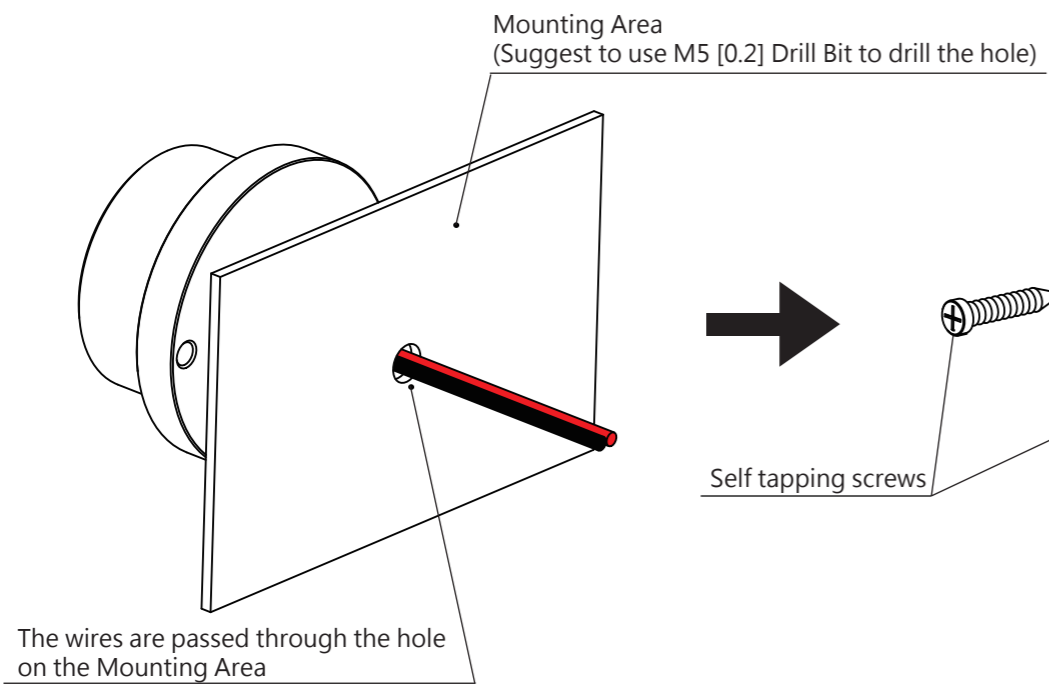

TOP VIEW

FRONT VIEW

All dimensions in millimeters [Inches]

Aluminum Housing
Good heat dissipation ability

ISOMETRIC VIEW

20 AWG Red/Black PVC insulated wire

Technical Information (Per module):			
Operating Voltage: AC/DC 12-24V			
Maximum Power Consumption 1W at 12V: 90 mA (1.1W)		PRODUCT NAME:	
1W at 24V: 50 mA (1.2W)		High Intensity LED Flood	
Maximum Power Consumption 3W at 12V: 180 mA (2.2W)		VERSION:	
3W at 24V: 90 mA (2.2W)			
Heat Dissipation: Below 45 °C / 113 °F		PRODUCT NUMBER:	REVISION:
Net Weight: 47.5g		191	C
		PAGE:	1 of 2

INSTALLATION METHOD 1

INSTALLATION METHOD 2

All dimensions in millimeters [Inches]

oznium.com

PRODUCT NAME:
High Intensity LED Flood

VERSION:

PRODUCT NUMBER:
191

REVISION:
C