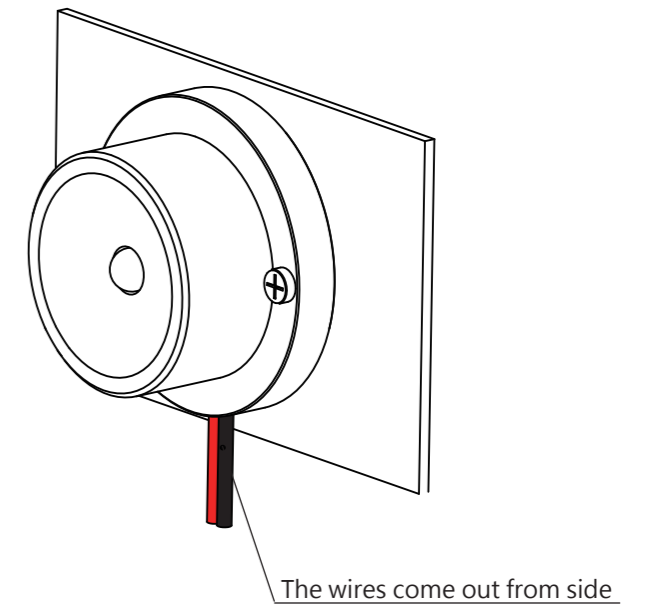

TOP VIEW

FRONT VIEW

All dimensions in millimeters [Inches]

Aluminum Housing
Good heat dissipation ability

ISOMETRIC VIEW

20 AWG Red/Black PVC insulated wire

Technical Information (Per module):			
Operating Voltage: AC/DC 12-24V			
Maximum Power Consumption 1W at 12V: 90 mA (1.1W)		PRODUCT NAME:	
1W at 24V: 50 mA (1.2W)		High Intensity LED Flood	
Maximum Power Consumption 3W at 12V: 180 mA (2.2W)		VERSION:	
3W at 24V: 90 mA (2.2W)			
Heat Dissipation: Below 45 °C / 113 °F		PRODUCT NUMBER:	REVISION:
Net Weight: 47.5g		191	C
		PAGE:	1 of 2

INSTALLATION METHOD 1

INSTALLATION METHOD 2

All dimensions in millimeters [Inches]

oznium.com

PRODUCT NAME:
High Intensity LED Flood

VERSION:

PRODUCT NUMBER:
191

REVISION:
C