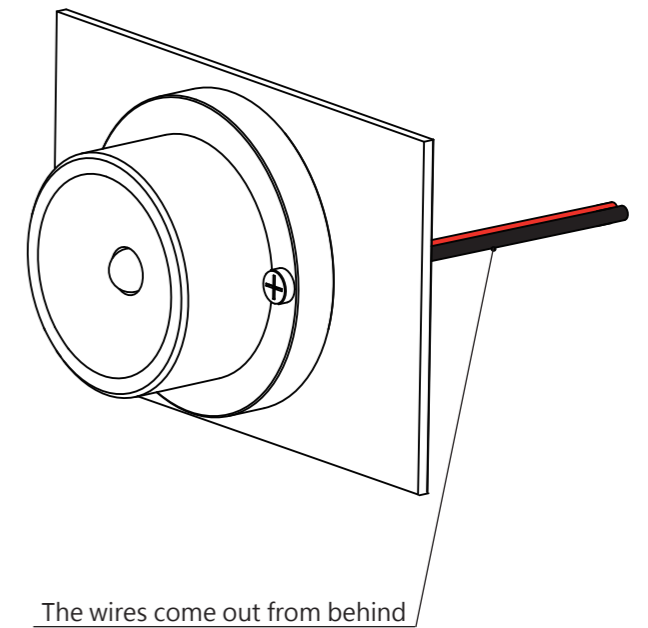

TOP VIEW

FRONT VIEW

All dimensions in millimeters [Inches]

Aluminum Housing
Good heat dissipation ability

ISOMETRIC VIEW

20 AWG Red/Black PVC insulated wire

Technical Information (Per module):			
Operating Voltage: AC/DC 12-24V			
Maximum Power Consumption 1W at 12V: 90 mA (1.1W)		PRODUCT NAME:	
1W at 24V: 50 mA (1.2W)		High Intensity LED Flood	
Maximum Power Consumption 3W at 12V: 180 mA (2.2W)		VERSION:	
3W at 24V: 90 mA (2.2W)			
Heat Dissipation: Below 45 °C / 113 °F		PRODUCT NUMBER:	REVISION:
Net Weight: 47.5g		191	C
		PAGE:	1 of 2

INSTALLATION METHOD 1

INSTALLATION METHOD 2

All dimensions in millimeters [Inches]

oznium.com

PRODUCT NAME:
High Intensity LED Flood

VERSION:

PRODUCT NUMBER:
191

REVISION:
C