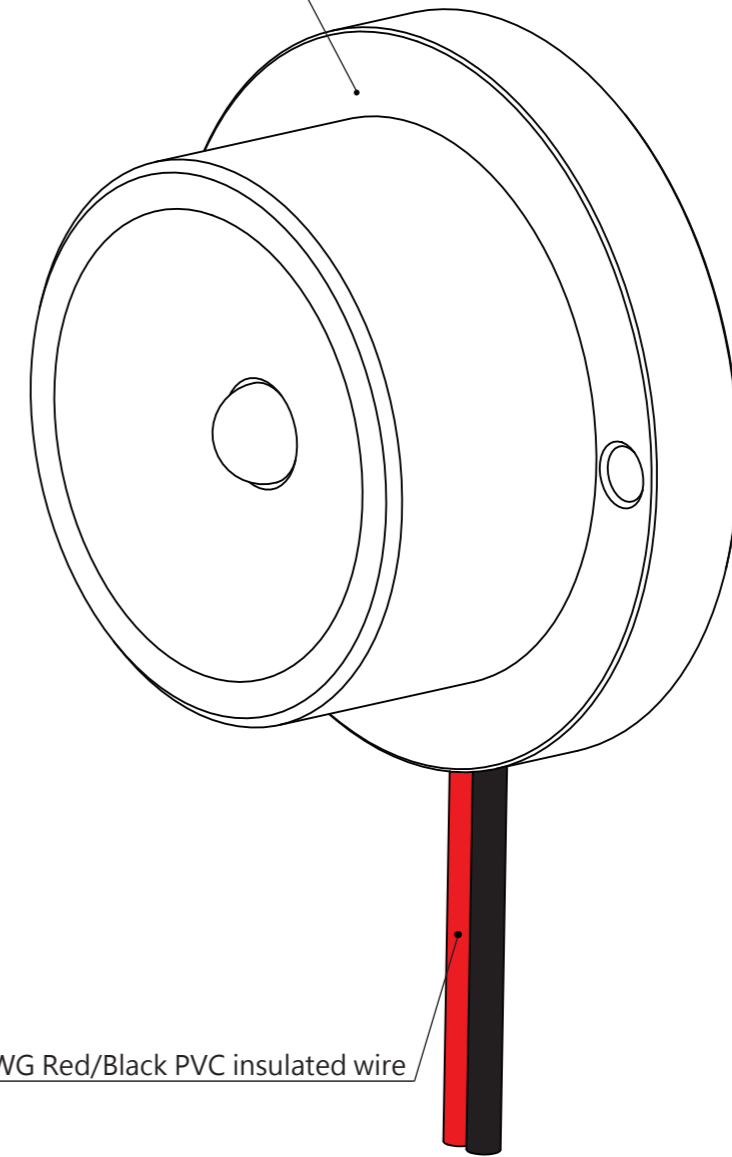

TOP VIEW

FRONT VIEW

All dimensions in millimeters [Inches]

Aluminum Housing
Good heat dissipation ability

ISOMETRIC VIEW

20 AWG Red/Black PVC insulated wire

Technical Information (Per module):			
Operating Voltage: AC/DC 12-24V			
Maximum Power Consumption 1W at 12V: 90 mA (1.1W)		PRODUCT NAME:	
1W at 24V: 50 mA (1.2W)		High Intensity LED Flood	
Maximum Power Consumption 3W at 12V: 180 mA (2.2W)		VERSION:	
3W at 24V: 90 mA (2.2W)			
Heat Dissipation: Below 45 °C / 113 °F		PRODUCT NUMBER:	REVISION:
Net Weight: 47.5g		191	C
		PAGE:	1 of 2

INSTALLATION METHOD 1

INSTALLATION METHOD 2

All dimensions in millimeters [Inches]

oznium.com

PRODUCT NAME:
High Intensity LED Flood

VERSION:

PRODUCT NUMBER:
191

REVISION:
C