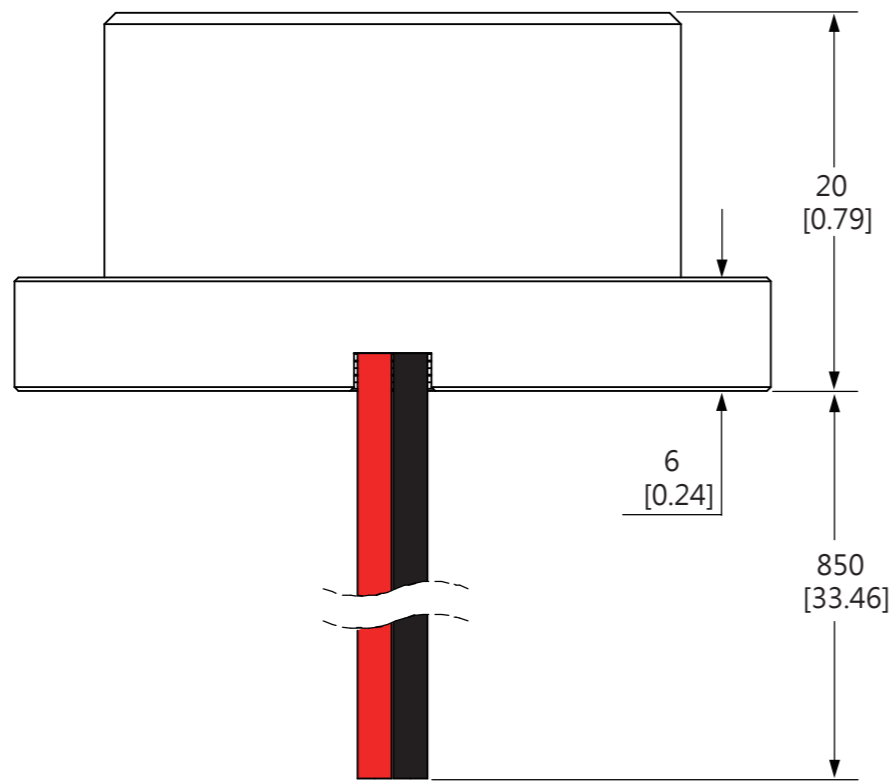

TOP VIEW

FRONT VIEW

All dimensions in millimeters [Inches]

Aluminum Housing
Good heat dissipation ability

ISOMETRIC VIEW

20 AWG Red/Black PVC insulated wire

Technical Information (Per module):			
Operating Voltage: AC/DC 12-24V			
Maximum Power Consumption 1W at 12V: 90 mA (1.1W)		PRODUCT NAME:	
1W at 24V: 50 mA (1.2W)		High Intensity LED Flood	
Maximum Power Consumption 3W at 12V: 180 mA (2.2W)		VERSION:	
3W at 24V: 90 mA (2.2W)			
Heat Dissipation: Below 45 °C / 113 °F		PRODUCT NUMBER:	REVISION:
Net Weight: 47.5g		191	C
		PAGE:	1 of 2

INSTALLATION METHOD 1

INSTALLATION METHOD 2

All dimensions in millimeters [Inches]

oznium.com

PRODUCT NAME:
High Intensity LED Flood

VERSION:

PRODUCT NUMBER:
191

REVISION:
C