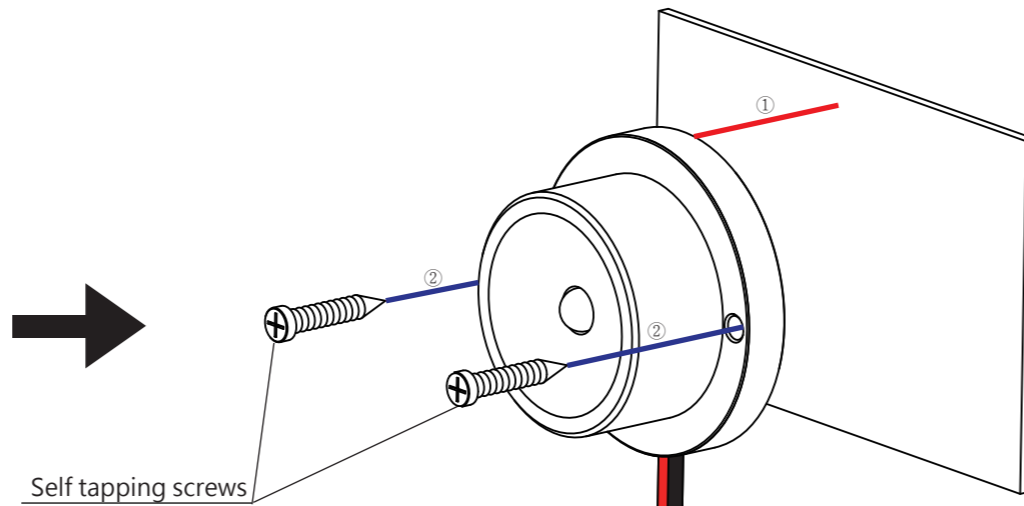

TOP VIEW

FRONT VIEW

All dimensions in millimeters [Inches]

Aluminum Housing
Good heat dissipation ability

ISOMETRIC VIEW

20 AWG Red/Black PVC insulated wire

Technical Information (Per module):			
Operating Voltage: AC/DC 12-24V			
Maximum Power Consumption 1W at 12V: 90 mA (1.1W)		PRODUCT NAME:	
1W at 24V: 50 mA (1.2W)		High Intensity LED Flood	
Maximum Power Consumption 3W at 12V: 180 mA (2.2W)		VERSION:	
3W at 24V: 90 mA (2.2W)			
Heat Dissipation: Below 45 °C / 113 °F		PRODUCT NUMBER:	REVISION:
Net Weight: 47.5g		191	C
		PAGE:	1 of 2

INSTALLATION METHOD 1

INSTALLATION METHOD 2

All dimensions in millimeters [Inches]

oznium.com

PRODUCT NAME:
High Intensity LED Flood

VERSION:

PRODUCT NUMBER:
191

REVISION:
C